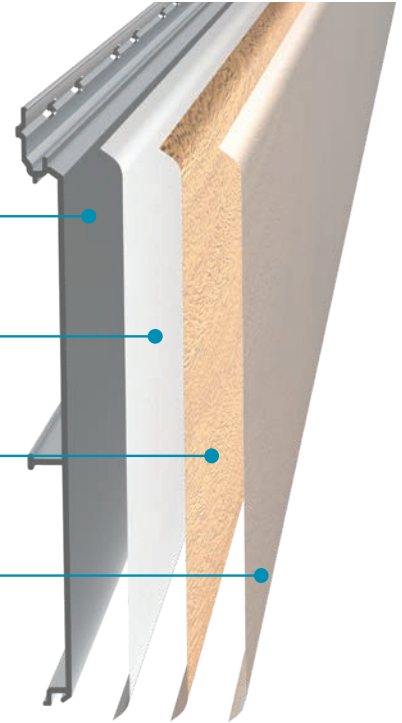

ALUMINUM

All MAIBEC products are made of heavy-duty extruded aluminum, recognized in the industry as the first choice due to its exceptional durability.

AAMA 2604 CERTIFIED PRIMER

A white primer coat is applied to ensure adhesion between aluminum and ink, all in accordance with ASTM D3359 and AAMA 2604.

HD INKJET PRINTING

High-definition digital inkjet prints of a wide range of textures with outstanding color variations.

CLEAR COAT

A protective clear coat is applied to provide long-term protection against fading.

SAMPLE THUMBNAIL OVERVIEW

Above, a random assembly of 9 different, 16 foot long planks, of 101-01 CUMARU - Variegated light.

A selection of our favorite styles & colors aluminum samples is available and ready to order. Please consult this guide to make your selection.