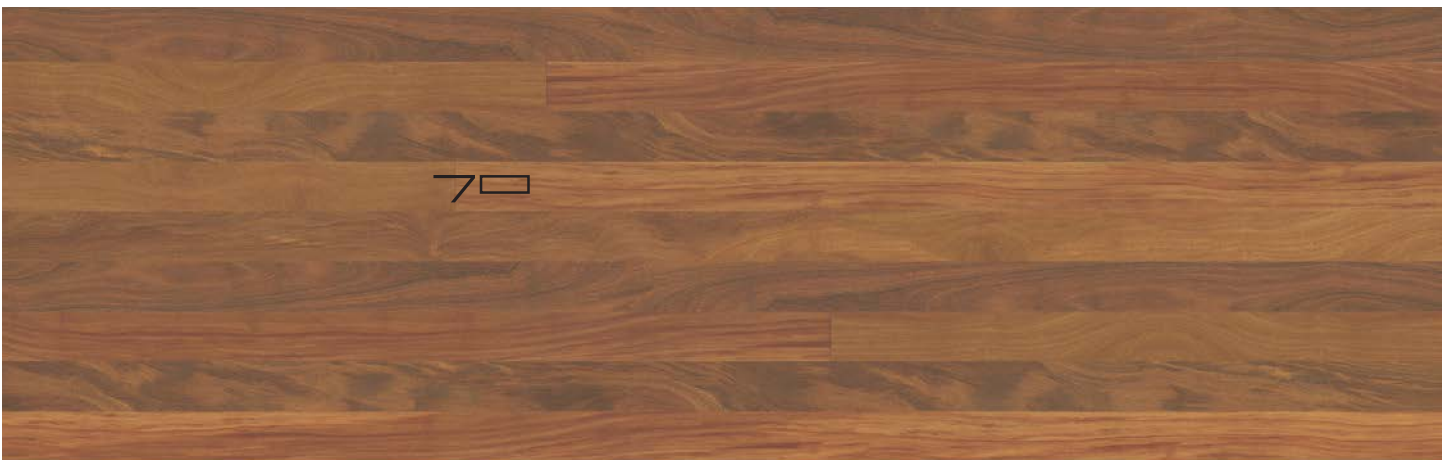

SAMPLE THUMBNAIL OVERVIEW

Above, a random assembly of 9 different, 16 foot long planks, of 101-01 CUMARU - Variegated light.

A selection of our favorite styles & colors aluminum samples is available and ready to order. Please consult this guide to make your selection.