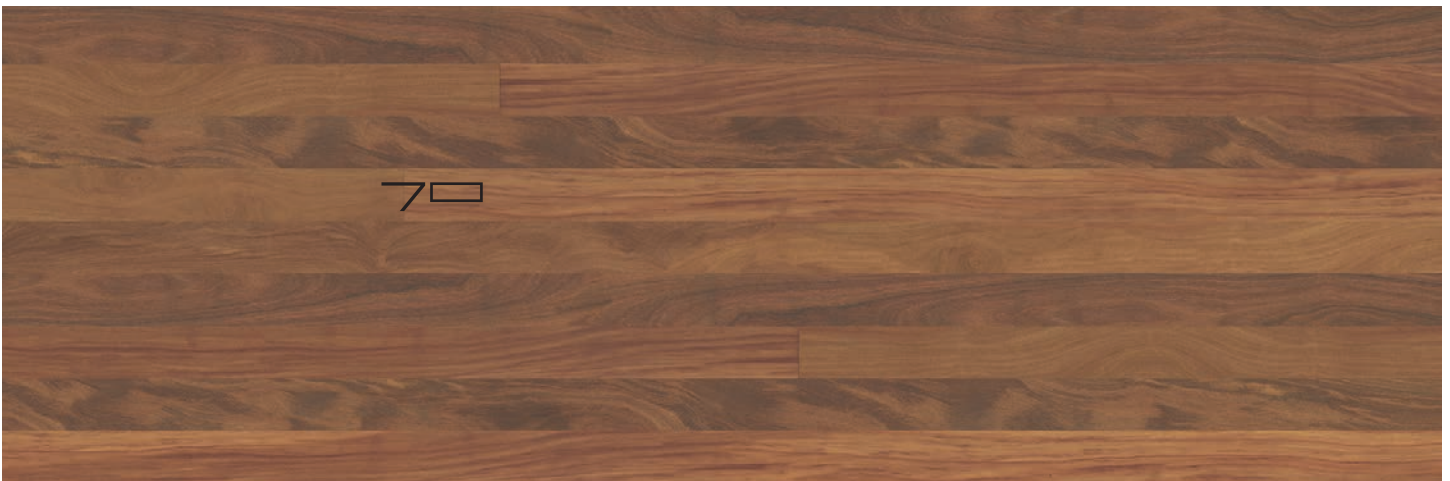

Z-CLEAR[™]

Protective clear coat to provide long-term protection against fading

SAMPLE THUMBNAIL OVERVIEW

Above, a random assembly of 9 different, 16 foot long planks, of 101-01 CUMARU - Variegated light.