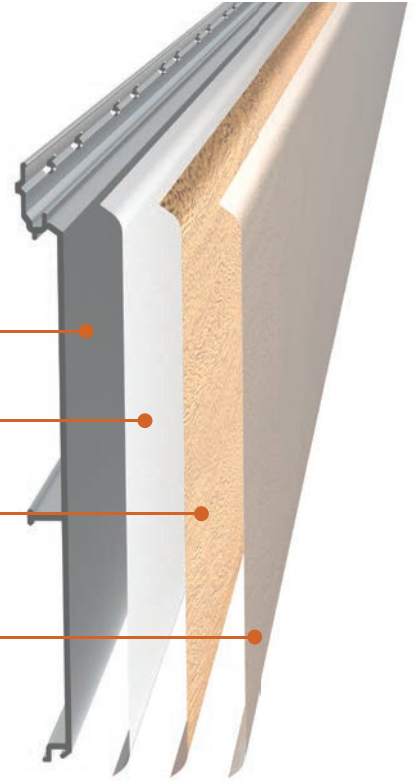

ALUMINUM

All DIZAL products are made of heavy-duty extruded aluminum

PRIMER COAT

Specially formulated primer coat assures optimal adhesion

HD INKJET PRINTING

High-definition digital inkjet printing of a wide range of textures with outstanding color variations

Z-CLEAR[™]

Protective clear coat to provide long-term protection against fading

SAMPLE THUMBNAIL OVERVIEW

Above, a random assembly of 9 different, 16 foot long planks, of 101-01 CUMARU - Variegated light.