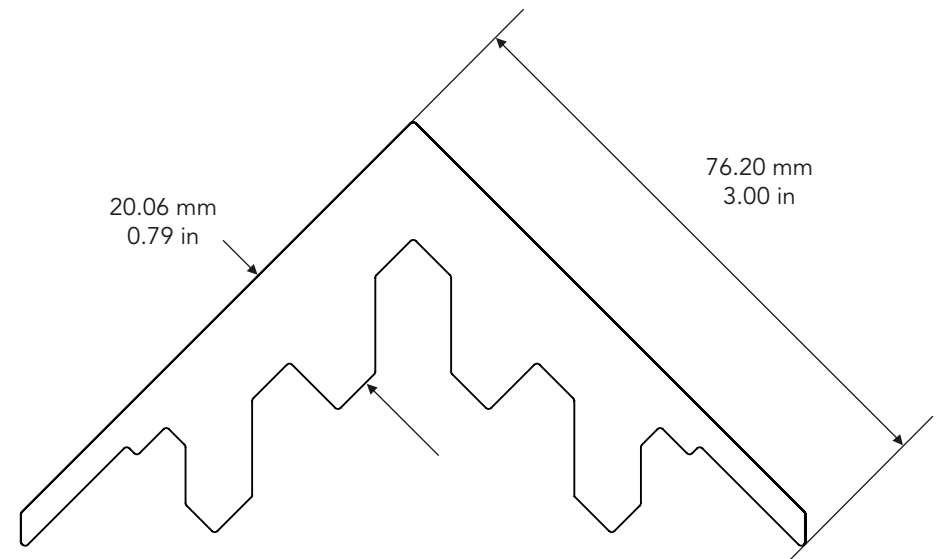

### 3. UV BARRIER

A protective clear coat ( $\pm 1,2$  mil. thick) is applied to provide long-term protection against UV rays and fading.

Scale : 1:1

Name :	Job # :	Color :	Date :
	Model : PS-OSC-1201	Product : Cellular PVC siding accessory	Initials :
	Length : 3.65 m / 12 ft	Material : Cellular PVC	
	Drawing by: JCC	Weight per piece: 3.00 kg / 6.60 lbs	
	Date: 19-02-21		