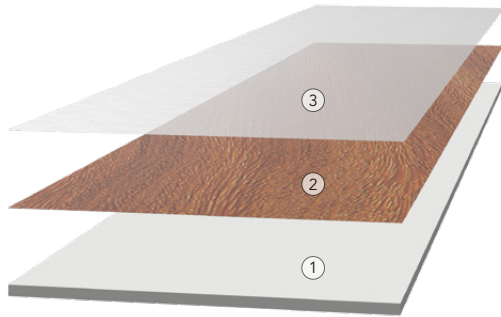

# Cellular PVC Accessories Outside Corner

### 1. CELLULAR PVC

Strong and sturdy cellular pvc accessories perfectly matching texture and color of planks.

Versatile profile can be used around windows, doors and entire periphery of wall.

Installation can be made both vertically and horizontally.

### 2. HD PRINTING

High-definition digital inkjet printing ( $\pm 1$  mil. thick) is used to create photographic reproductions of a wide range of textures and outstanding color variations.

### 3. UV BARRIER

A protective clear coat ( $\pm 1,2$  mil. thick) is applied to provide long-term protection against UV rays and fading.

Scale : 1:1

Name :	Job # :	Color :	Date :
	Model : PS-OSC-1201	Product : Cellular PVC siding accessory	Initials :
	Length : 3.65 m / 12 ft	Material : Cellular PVC	
	Drawing by: JCC	Weight per piece: 3.00 kg / 6.60 lbs	
	Date: 19-02-21		