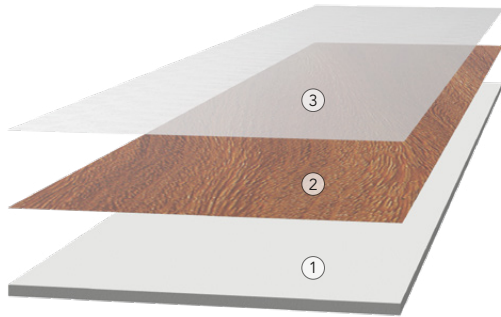

Cellular PVC Accessories J-Trim

TECHNICAL DATA SHEET

1. CELLULAR PVC

Strong and sturdy cellular pvc accessories perfectly matching texture and color of planks.

Versatile profile can be used around windows, doors and entire periphery of wall.

Installation can be made both vertically and horizontally.

2. HD PRINTING

High-definition digital inkjet printing (± 1 mil. thick) is used to create photographic reproductions of a wide range of textures and outstanding color variations.

3. UV BARRIER

A protective clear coat ($\pm 1,2$ mil. thick) is applied to provide long-term protection against UV rays and fading.

Scale : 1:1

Name :	Job # :	Color :	Date :
	Model : PS-JTS-1201	Product : Cellular PVC siding accessory	Initials :
	Length : 3.65 m / 12 ft	Material : Cellular PVC	
	Drawing by: JCC	Weight per piece: 2.00 kg / 4.40 lbs	
	Date: 19-02-21		