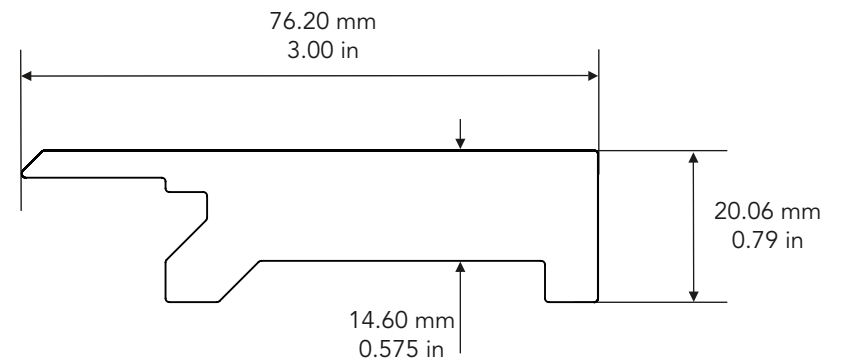

Cellular PVC Accessories J-Trim

TECHNICAL DATA SHEET

1. CELLULAR PVC

Strong and sturdy cellular pvc accessories perfectly matching texture and color of planks.

Versatile profile can be used around windows, doors and entire periphery of wall.

Installation can be made both vertically and horizontally.

2. HD PRINTING

High-definition digital inkjet printing (± 1 mil. thick) is used to create photographic reproductions of a wide range of textures and outstanding color variations.

3. UV BARRIER

A protective clear coat ($\pm 1,2$ mil. thick) is applied to provide long-term protection against UV rays and fading.

Scale : 1:1

Name :	Job # :	Color :	Date :
	Model : PS-JTS-1201	Product : Cellular PVC siding accessory	Initials :
	Length : 3.65 m / 12 ft	Material : Cellular PVC	
	Drawing by: JCC	Weight per piece: 2.00 kg / 4.40 lbs	
	Date: 19-02-21		