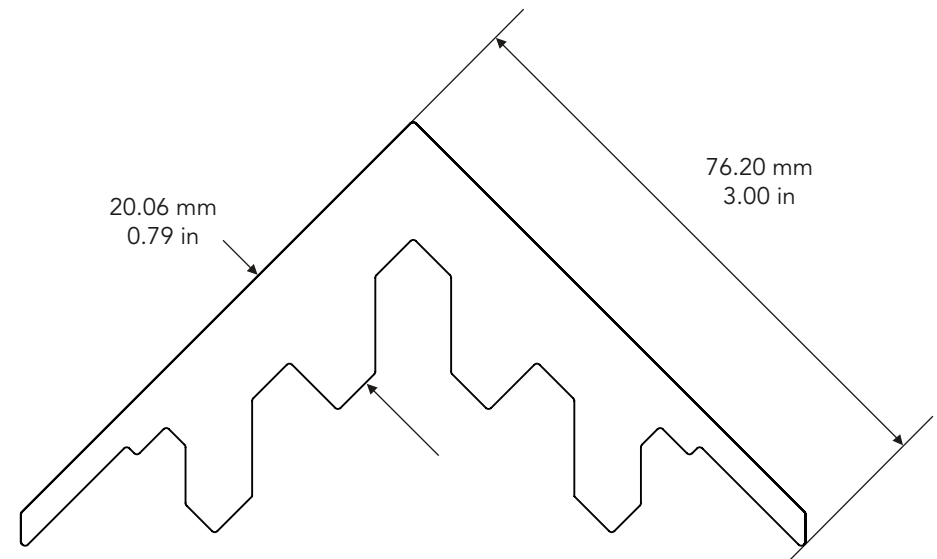

Scale : 1:1

Name :	Job # :	Color :	Date :
	Model : PS-OSC-1201	Product : Cellular PVC siding accessory	Initials :
	Length : 3.65 m / 12 ft	Material : Cellular PVC	
	Drawing by: JCC	Weight per piece: 3.00 kg / 6.60 lbs	
	Date: 19-02-21