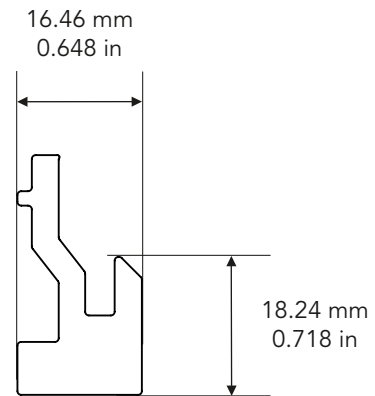

3. UV BARRIER

A protective clear coat ($\pm 1,2$ mil. thick) is applied to provide long-term protection against UV rays and fading.