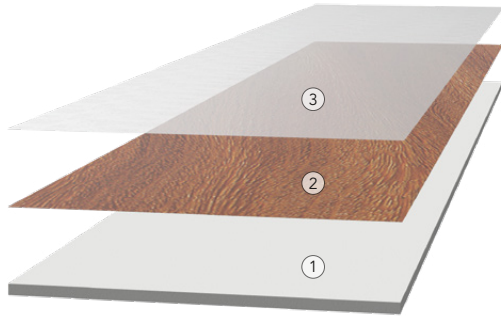

Cellular PVC Accessories Starter Strip

TECHNICAL DATA SHEET