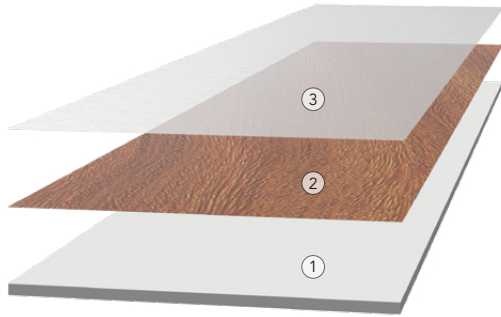

Installation can be made both vertically and horizontally.

2. HD PRINTING

High-definition digital inkjet printing (± 1 mil. thick) is used to create photographic reproductions of a wide range of textures and outstanding color variations.

3. UV BARRIER

A protective clear coat ($\pm 1,2$ mil. thick) is applied to provide long-term protection against UV rays and fading.

Scale : 1:1

Name :	Job # :	Color :	Date :
	Model : PS-JTS-1201	Product : Cellular PVC siding accessory	Initials :
	Length : 3.65 m / 12 ft	Material : Cellular PVC	
	Drawing by: JCC	Weight per piece: 2.00 kg / 4.40 lbs	
	Date: 19-02-21		

Cellular PVC Accessories Outside Corner

TECHNICAL DATA SHEET

1. CELLULAR PVC

Strong and sturdy cellular pvc accessories perfectly matching texture and color of planks.

Versatile profile can be used around windows, doors and entire periphery of wall.