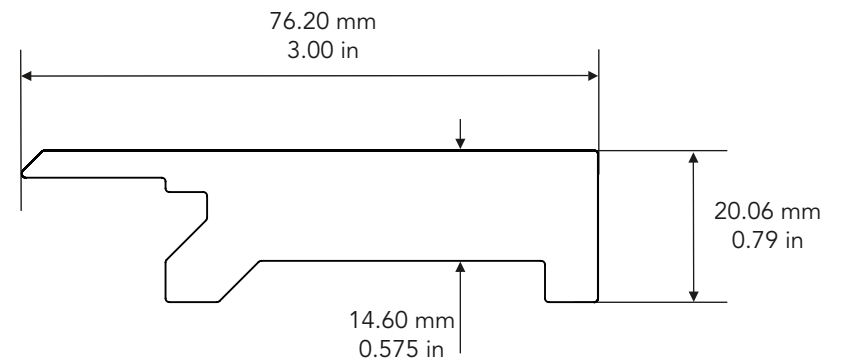

3. UV BARRIER

A protective clear coat ($\pm 1,2$ mil. thick) is applied to provide long-term protection against UV rays and fading.

Scale : 1:1

Name :	Job # :	Color :	Date :
	Model : PS-JTS-1201	Product : Cellular PVC siding accessory	Initials :
	Length : 3.65 m / 12 ft	Material : Cellular PVC	
	Drawing by: JCC	Weight per piece: 2.00 kg / 4.40 lbs	
	Date: 19-02-21		