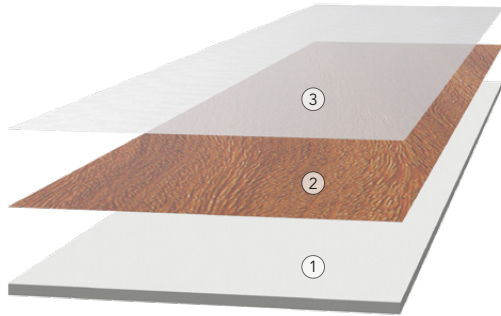

Cellular PVC Siding Outside Corner

TECHNICAL DATA SHEET

1. CELLULAR PVC

Strong and sturdy cellular PVC accessories perfectly matching texture and color of planks.

Versatile profile can be used around entire periphery of wall.

Installation can be made both vertically and horizontally.

2. HD PRINTING

High-definition digital inkjet print ± 1 mil ($25.4 \mu\text{m}$) thick of a wide range of textures with outstanding color variations.

3. Z-CLEAR

A protective clear coat ± 1.2 mils ($30.48 \mu\text{m}$) thick is applied to provide long-term protection against fading.

Tests & Certifications*

- . ASTM D256 - Impact Resistance
- . ASTM D638 - Tensile Properties Testing
- . ASTM D790 - Flexural Properties Testing
- . ASTM D6578 - Graffiti Resistance
- . ASTM G155 - 2000h UV Resistance
- . ASTM D3359 - Adhesion Testing

* see website for full details

Name :	Job # :	Color :	Date :
	Model : PS-OSC-0701	Product : Cellular PVC Outside Corner	Initials :
	Length : 2.20 m / 7.2 ft	Material : Cellular PVC	
	Drawing by: JCC Date: 11/11/20	Weight per piece: 1.8 kg / 3.97 lbs	
			Sheet size: 8.5" x 11"