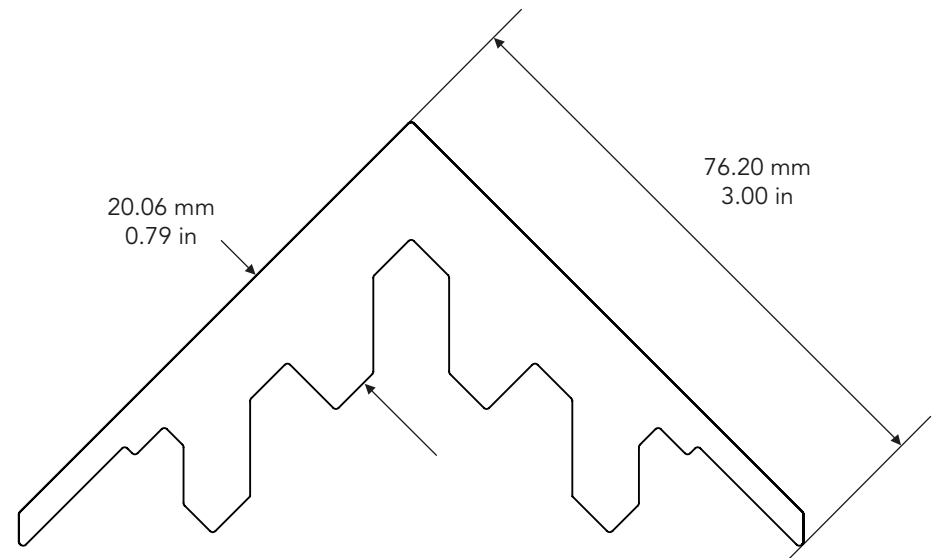

Cellular PVC Siding Outside Corner

TECHNICAL DATA SHEET

1. CELLULAR PVC

Strong and sturdy cellular PVC accessories perfectly matching texture and color of planks.

Versatile profile can be used around entire periphery of wall.

Installation can be made both vertically and horizontally.

2. HD PRINTING

High-definition digital inkjet print ± 1 mil ($25.4 \mu\text{m}$) thick of a wide range of textures with outstanding color variations.

3. Z-CLEAR

A protective clear coat ± 1.2 mils ($30.48 \mu\text{m}$) thick is applied to provide long-term protection against fading.

Tests & Certifications*

- . ASTM D256 - Impact Resistance
- . ASTM D638 - Tensile Properties Testing
- . ASTM D790 - Flexural Properties Testing
- . ASTM D6578 - Graffiti Resistance
- . ASTM G155 - 2000h UV Resistance
- . ASTM D3359 - Adhesion Testing

* see website for full details

Name :	Job # :	Color :	Date :
	Model : PS-OSC-0701	Product : Cellular PVC Outside Corner	Initials :
	Length : 2.20 m / 7.2 ft	Material : Cellular PVC	
	Drawing by: JCC Date: 11/11/20	Weight per piece: 1.8 kg / 3.97 lbs	
			Sheet size: 8.5" x 11"