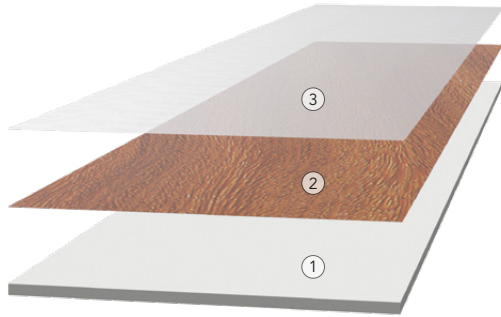

Cellular PVC Siding J-Trim

TECHNICAL DATA SHEET

1. CELLULAR PVC

Strong and sturdy cellular PVC accessories perfectly matching texture and color of planks.

Versatile profile can be used around windows, doors and entire periphery of wall.

Installation can be made both vertically and horizontally.

2. HD PRINTING

High-definition digital inkjet print ± 1 mil (25.4 μm) thick of a wide range of textures with outstanding color variations.

3. Z-CLEAR

* see website for full details

Name :	Job # :	Color :	Date :
	Model : PS-JTS-0701	Product : Cellular PVC J-Trim	Initials :
	Length : 2.20 m / 7.2 ft	Material : Cellular PVC	
	Drawing by: JCC Date: 11/11/20	Weight per piece: 1.2 kg / 2.65 lbs	
			Sheet size: 8.5" x 11"