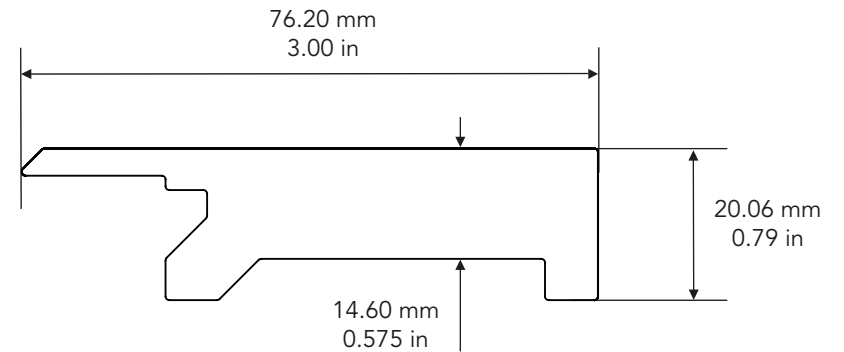

Tests & Certifications*

- . ASTM D256 - Impact Resistance
- . ASTM D638 - Tensile Properties Testing
- . ASTM D790 - Flexural Properties Testing
- . ASTM D6578 - Graffiti Resistance
- . ASTM G155 - 2000h UV Resistance
- . ASTM D3359 - Adhesion Testing

* see website for full details

Name :	Job # :	Color :	Date :
	Model : PS-JTS-0701	Product : Cellular PVC J-Trim	Initials :
	Length : 2.20 m / 7.2 ft	Material : Cellular PVC	
	Drawing by: JCC Date: 11/11/20	Weight per piece: 1.2 kg / 2.65 lbs	
			Sheet size: 8.5" x 11"